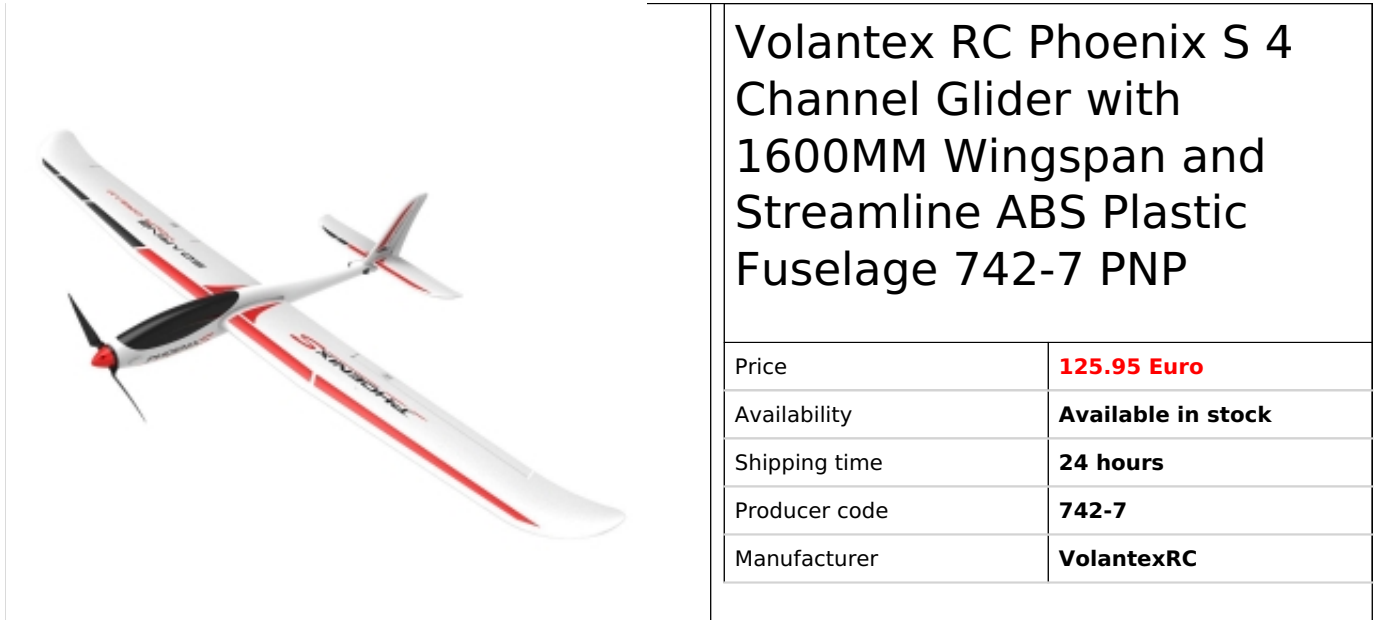

Link to the product:
<https://www.volantexrc.eu/volantex-rc-phoenix-s-4-channel-glider-with-1600mm-wingspan-and-streamline-abs-plastic-fuselage-742-7-pnp-p-338.html>

Product description

Volantex RC PhoenixS 4 Channel Glider with 1600MM Wingspan and Streamline ABS Plastic Fuselage 742-7 PNP

[STABLE PERFORMANCE WITH 1.6M WINGSPAN] Due to its long wingspan, the PhoenixS flies stably in breeze, able to save power by gliding and expand the time of flight.

[DURABLE MATERIAL BRINGS LONG LIFE TOME] Strong Plastic Fuselage provides flexibility and durability to keep the plane from crashing damages.

Technical specification based on the different versions:	KIT	PNP	RTF
--	-----	------------	-----

Wingspan:	1600 mm		
Overall Length:	1160 mm		
Flying Weight(without battery):	800g		
Prop Size:	1260		
Motor Size:	BL 2212/1400KV		
Speed Control:	BL ESC 30A		
Servo	9-gram Servo * 4pcs		
Recommended Battery:	7,4V 1500mAh Li-po		
Radio:	2.4Ghz 4-Channels		
Charger:	2S LiPo		
Ailerons:		yes	
Flaps:no		no	
Minimum Age Recommendation:		14 years	
Experience Level:		Beginner~Expert	
Recommended Environment:		Outdoor	
Assembly Time:		Less than 20min	
Is Assembly Required:		yes	

Description: **Included:** | **No included:**

Specyfifications:

Technical specification based on the different versions:		KIT	PNP	RTF
Wingspan:	1600 mm	✓	✓	✓
Overall Length:	1160 mm	✓	✓	✓
Flying Weight(without battery):	800g	✓	✓	✓
Prop Size:	1260	✓	✓	✓
Motor Size:	BL 2212/1400KV	✗	✓	✓
Speed Control:	BL ESC 30A	✗	✓	✓
Servo	9-gram Servo * 4pcs	✗	✓	✓
Recommended Battery:	7,4V 1500mAh Li-po	✗	✗	✓
Radio:	2.4Ghz 4-Channels	✗	✗	✓
Charger:	2S LiPo	✗	✗	✓
Ailerons:			yes	
Flaps:no			no	
Minimum Age Recommendation:			14 years	
Experience Level:			Beginner~Expert	
Recommended Environment:			Outdoor	
Assembly Time:			Less than 20min	
Is Assembly Required:			yes	